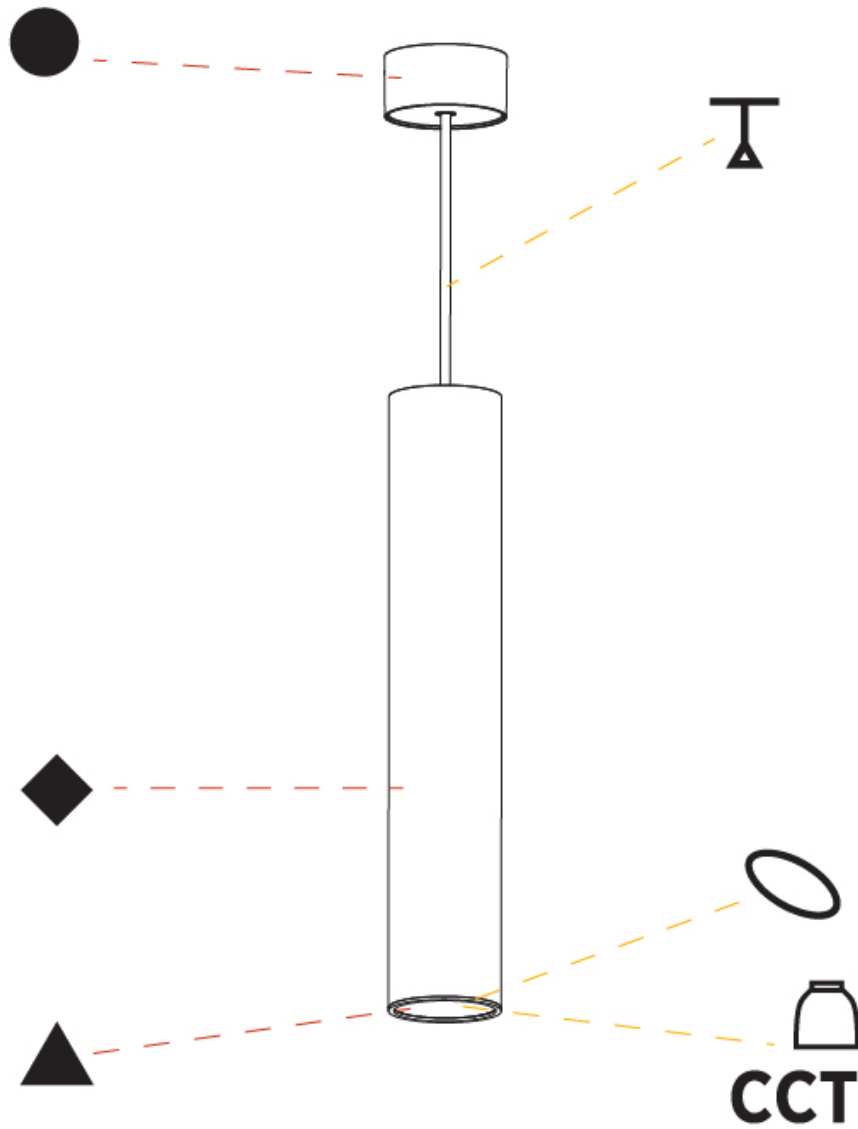

HANGOVER MONOPOINT SURFACE CANOPY SUSPENSION

A300169-

PROJECT
TYPE
SPECIFIER
QUANTITY
DATE